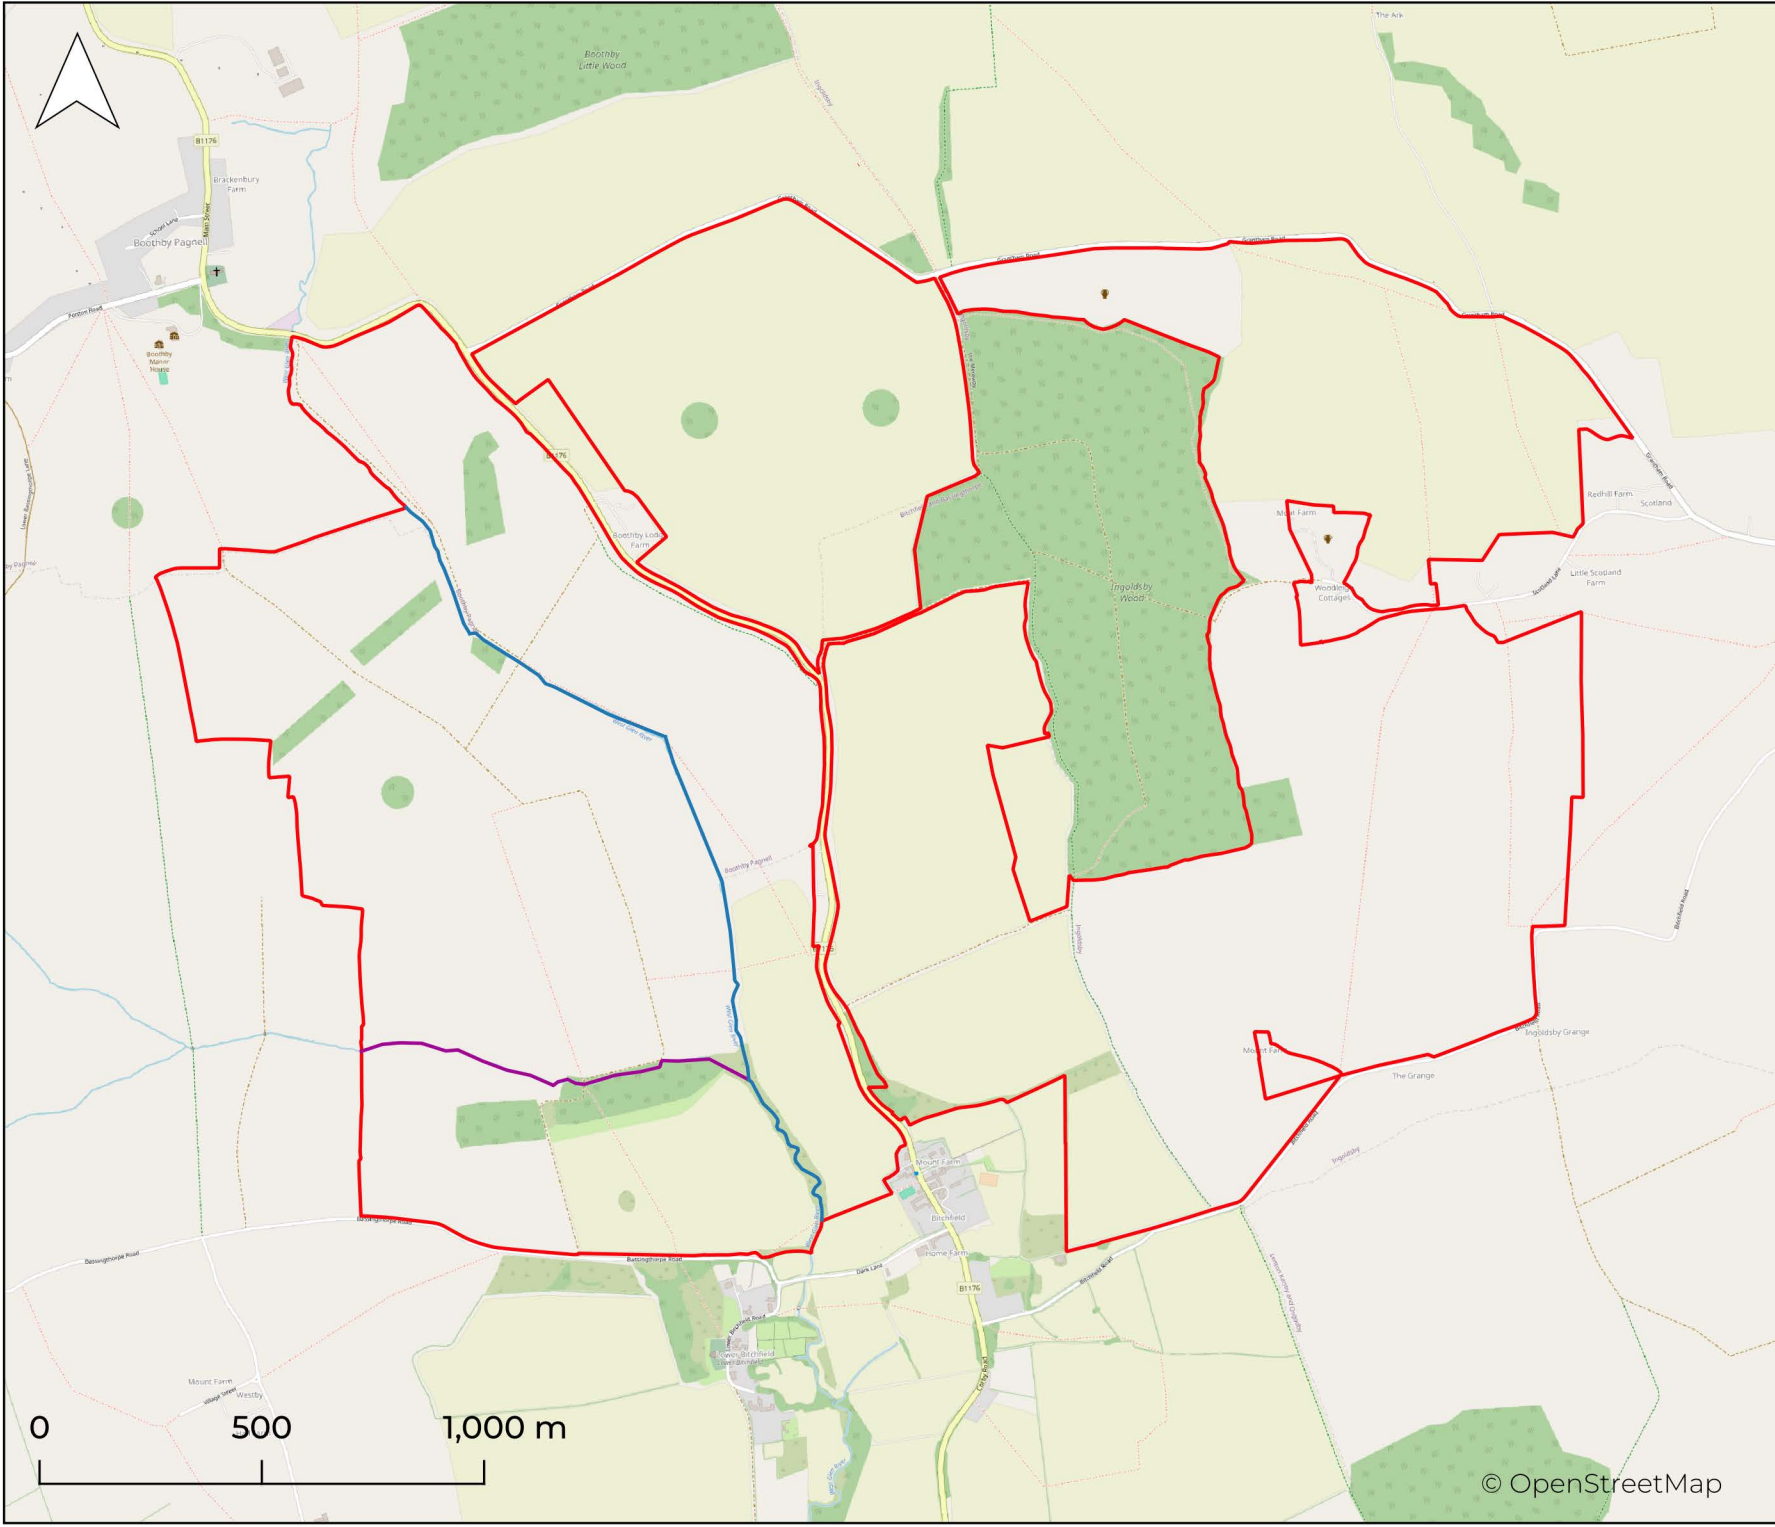

-  Area covered under HMMP
-  West Glen
-  Winterbourne (tributary)

Boothby Site Plan