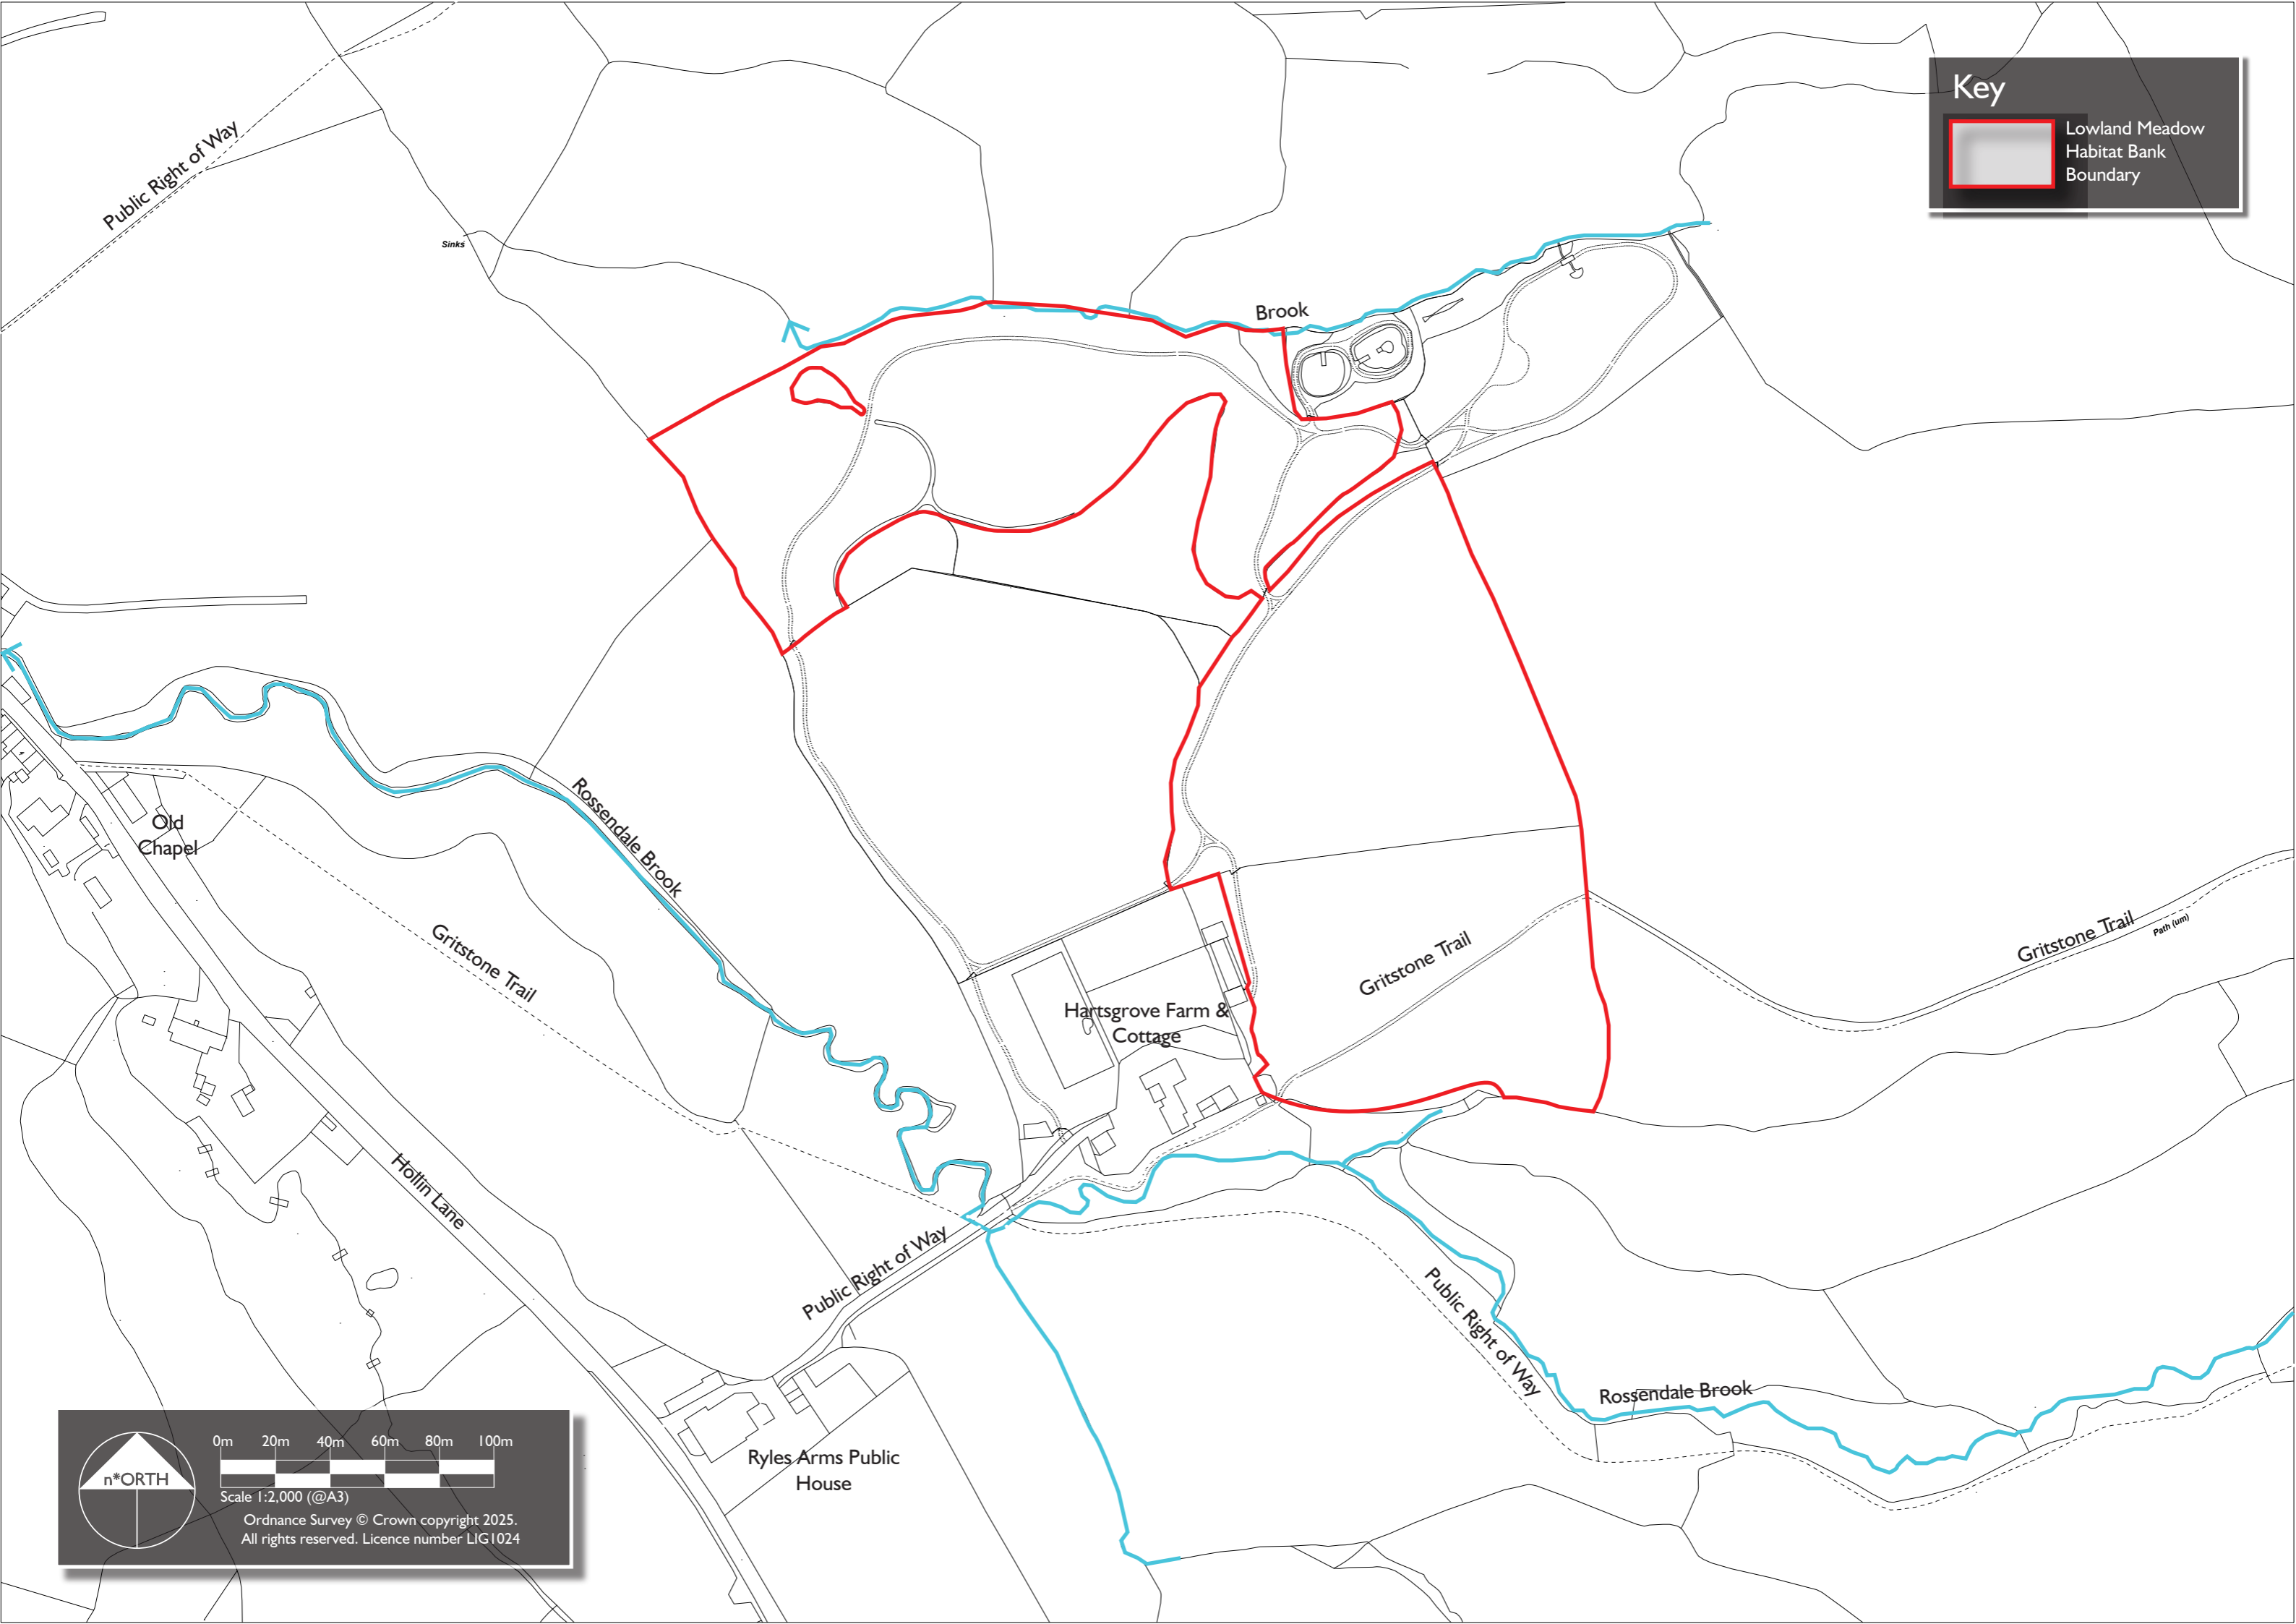

Key

-  Lowland Meadow
-  Habitat Bank
-  Boundary

n*ORTH

0m 20m 40m 60m 80m 100m

Scale 1:2,000 (@A3)

Ordnance Survey © Crown copyright 2025.
All rights reserved. Licence number LIG 1024